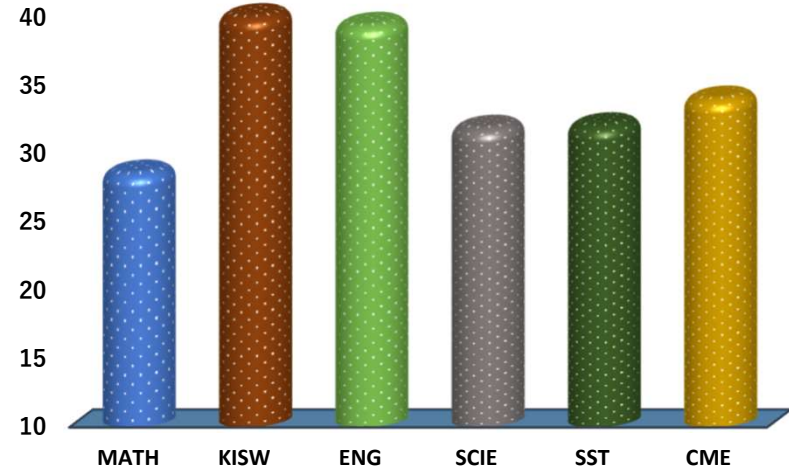

MWALIMU J.K NYERERE

REGION: DAR ES SALAAM

SCHOOL AVERAGE

34.3

DISTRICT: KINONDONI

SUBJECT AND GRADE PERFORMANCE ANALYSIS

SUBJECT RANKING

KISWAHILI	40.2	80%	1
ENGLISH	39.4	79%	2
CIVIC AND MORAL EDUCATION	34.0	68%	3
SOCIAL STUDIES	32.0	64%	4
SCIENCE	31.8	64%	5
MATHEMATICS	28.6	57%	6

SUBJECT GRADE ANALYSIS

SUBJECT/GRADE	A	B	C	D	E
MATHEMATICS	6	12	21	5	0
KISWAHILI	20	23	1	0	0
ENGLISH	23	16	5	0	0
SCIENCE	12	10	20	2	0
SOCIAL STUDIES	6	18	18	2	0
CIVIC AND MORAL	11	18	14	1	0

OVERALL GRADE ANALYSIS

A	9	44	20%
B	22		50%
C	13		30%
D	0		0%
E	0		0%

CHART SUBJECT ANALYSIS

BOYS VS GIRLS PERFORMANCE